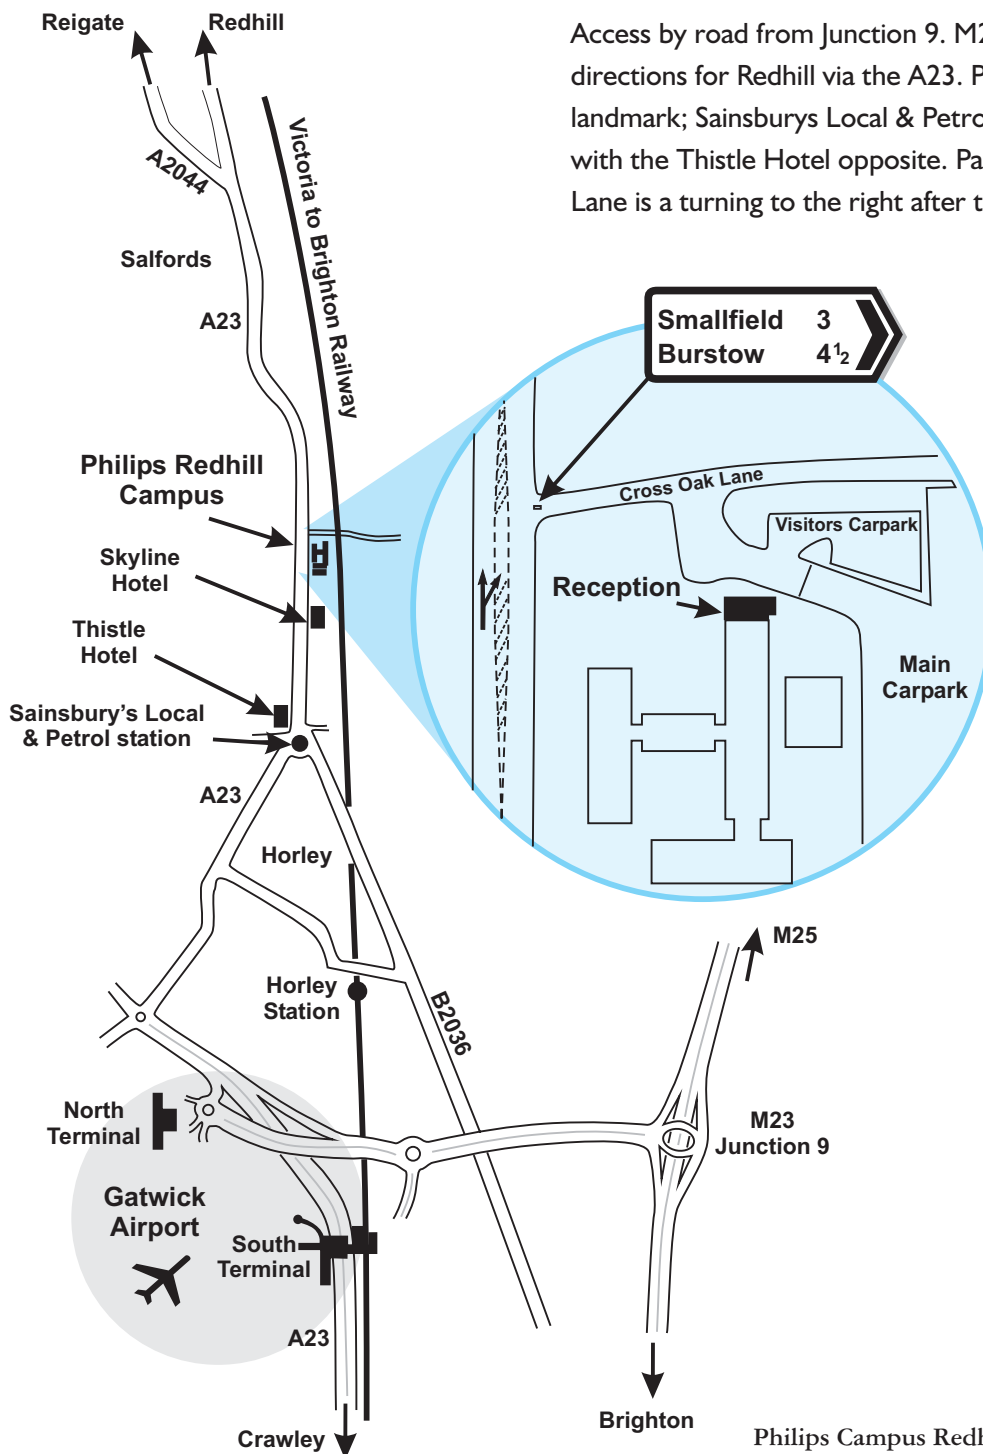

The Philips Campus location

The Philips Campus Redhill is situated on the A23 London to Brighton road about 3 miles north of Gatwick Airport.

If you are travelling by train from London Victoria, the nearest railway stations are: Gatwick Airport or Redhill, both have good taxi facilities.

If you are arriving by air at Gatwick Airport, take a taxi, ask for Philips, Salfords.

Access by road from Junction 9. M23 Gatwick Airport, Follow directions for Redhill via the A23. Passing through Horley. A landmark; Sainsburys Local & Petrol Station on roundabout with the Thistle Hotel opposite. Passing these Cross Oak Lane is a turning to the right after the Skylane Hotel.