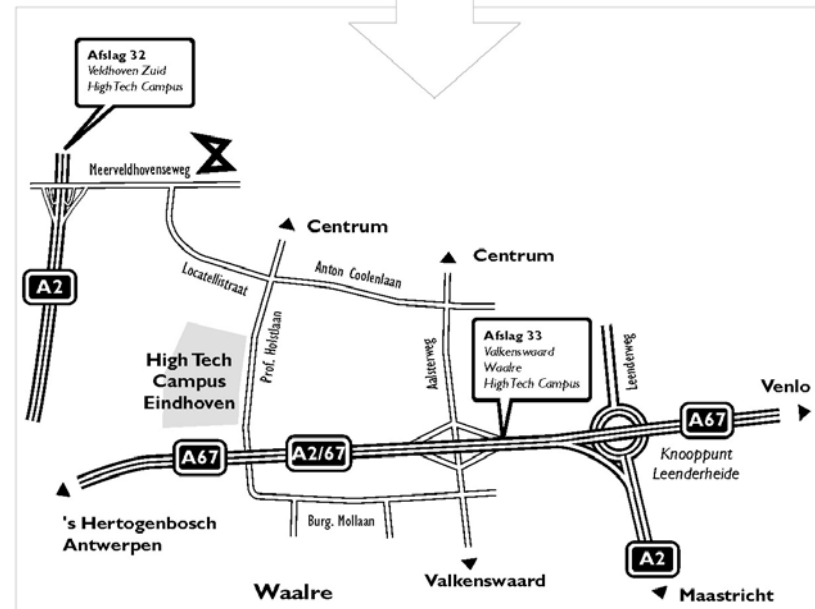

Coming from the direction of Antwerp:

- Take the A67 for Eindhoven;
- Follow the signs for Maastricht/Venlo on the A2 until you reach exit (afslag) 33 for Valkenswaard;
- Leave the highway and turn left towards Eindhoven centrum (Aalsterweg);
- Turn left again at the first traffic light (Anton Coolenlaan, the High Tech Campus is mentioned on the signposting);
- Turn left at the next traffic light, on your right you can see the High Tech Campus Eindhoven.

Coming from the direction of Maastricht:

- Take the A2 for Eindhoven;
- Follow the signs for Amsterdam/Tilburg on the A2 until you reach exit (afslag) 33 for Valkenswaard;
- Leave the motorway at exit 33 and turn right towards Eindhoven centrum (Aalsterweg);
- Turn left again at the first traffic light (Anton Coolenlaan, the High Tech Campus is mentioned on the signposting);
- Turn left at the next traffic light, on your right you can see the High Tech Campus Eindhoven.

Coming from the direction of Venlo:

- Take the A2 for Eindhoven;
- Leave the motorway for Leenderheide at exit (afslag) 33;
- Follow the signs for Amsterdam/Tilburg on the A2 until you reach exit (afslag) 33 for Valkenswaard;
- Leave the motorway at exit 33 and turn right towards Eindhoven centrum (Aalsterweg);
- Turn left again at the first traffic light (Anton Coolenlaan, the High Tech Campus is mentioned on the signposting);
- Turn left at the next traffic light, on your right you can see the High Tech Campus Eindhoven.