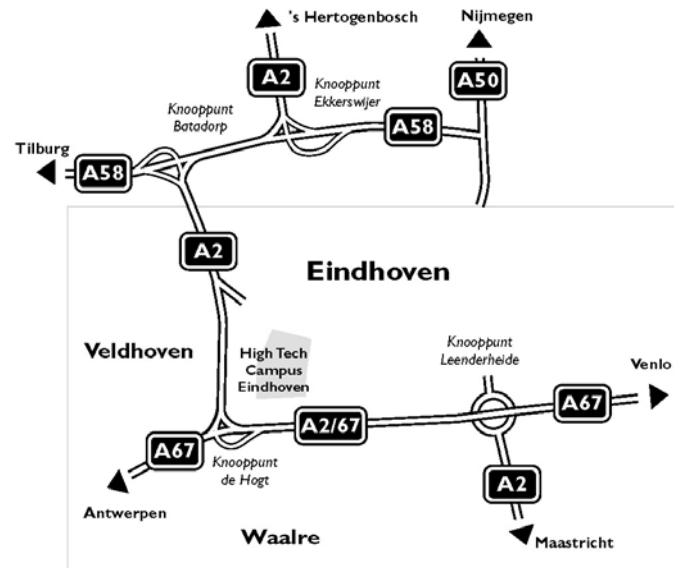

Coming from the direction of Antwerp:

- Take the A67 for Eindhoven;
- Follow the signs for Maastricht/Venlo on the A2 until you reach exit (afslag) 33 for Valkenswaard;
- Leave the highway and turn left towards Eindhoven centrum (Aalsterweg);
- Turn left again at the first traffic light (Anton Coolenlaan, the High Tech Campus is mentioned on the signposting);
- Turn left at the next traffic light, on your right you can see the High Tech Campus Eindhoven.

Coming from the direction of Maastricht:

- Take the A2 for Eindhoven;
- Follow the signs for Amsterdam/Tilburg on the A2 until you reach exit (afslag) 33 for Valkenswaard;
- Leave the motorway at exit 33 and turn right towards Eindhoven centrum (Aalsterweg);
- Turn left again at the first traffic light (Anton Coolenlaan, the High Tech Campus is mentioned on the signposting);
- Turn left at the next traffic light, on your right you can see the High Tech Campus Eindhoven.

Coming from the direction of Venlo:

- Take the A2 for Eindhoven;
- Leave the motorway for Leenderheide at exit (afslag) 33;
- Follow the signs for Amsterdam/Tilburg on the A2 until you reach exit (afslag) 33 for Valkenswaard;
- Leave the motorway at exit 33 and turn right towards Eindhoven centrum (Aalsterweg);
- Turn left again at the first traffic light (Anton Coolenlaan, the High Tech Campus is mentioned on the signposting);
- Turn left at the next traffic light, on your right you can see the High Tech Campus Eindhoven.